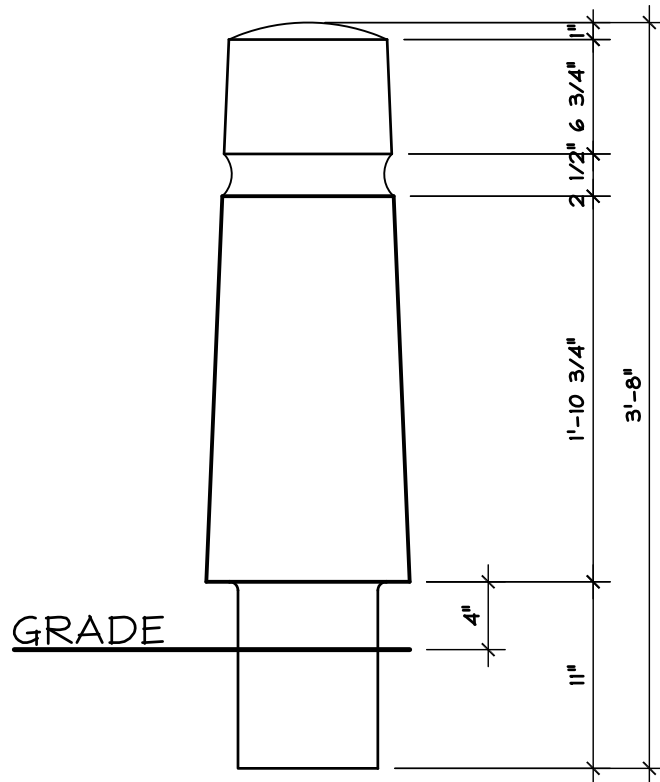

TOP VIEW

ELEVATION

WEIGHT: 50#

COLORS

PRIMER GREY- READY TO PAINT

FINISH

SMOOTH

TAPERED CYLINDER
BOLLARD