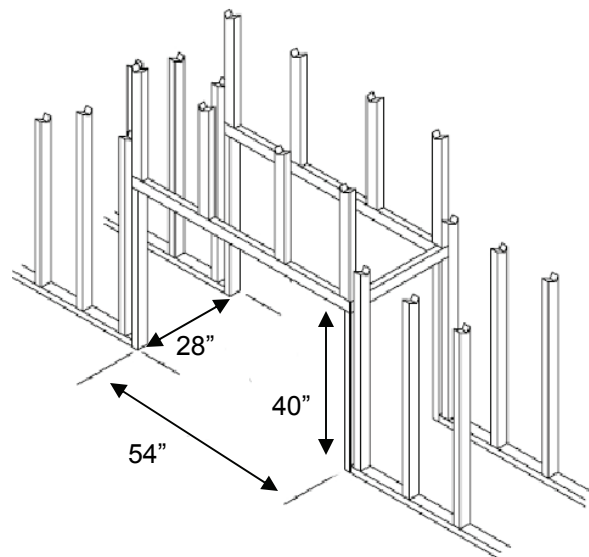

Sonoran™ 42" Vent Free

FRAMING SPECIFICATIONS Sonoran 42" Vent Free		
Height	Width	Depth
40"	54"	28"

2" Clearance to combustibles