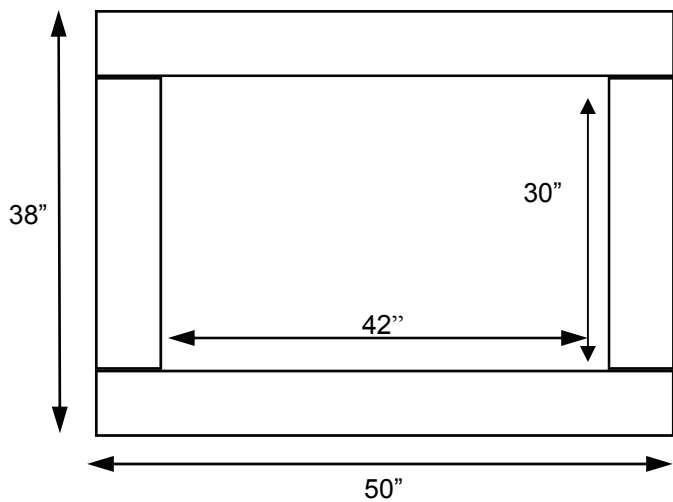

Sonoran™ 42" Vent Free

FRAMING SPECIFICATIONS Sonoran 42" Vent Free		
Height	Width	Depth
40"	54"	28"

2" Clearance to combustibles