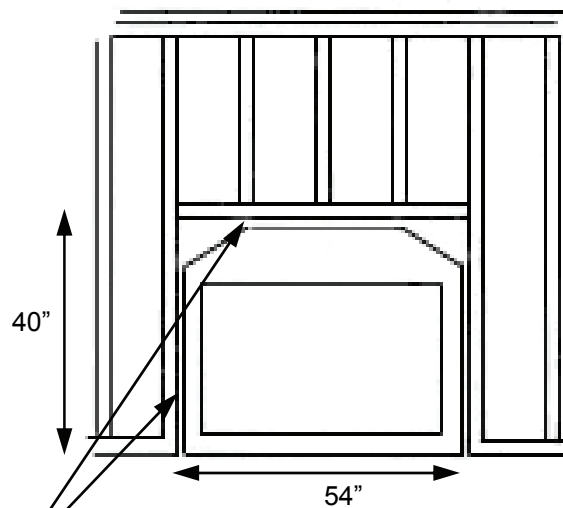

Sonoran™ 42" Vent Free

FRAMING SPECIFICATIONS Sonoran 42" Vent Free		
Height	Width	Depth
40"	54"	28"

2" Clearance to combustibles