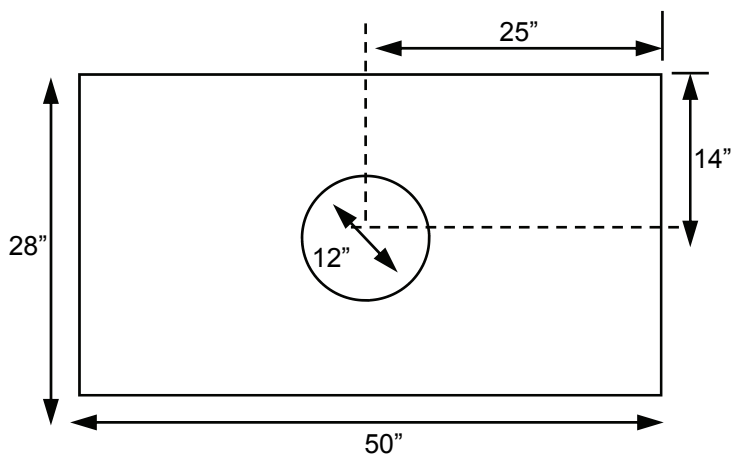

Sonoran™ 42" Vent Free

FRAMING SPECIFICATIONS Sonoran 42" Vent Free		
Height	Width	Depth
40"	54"	28"

2" Clearance to combustibles